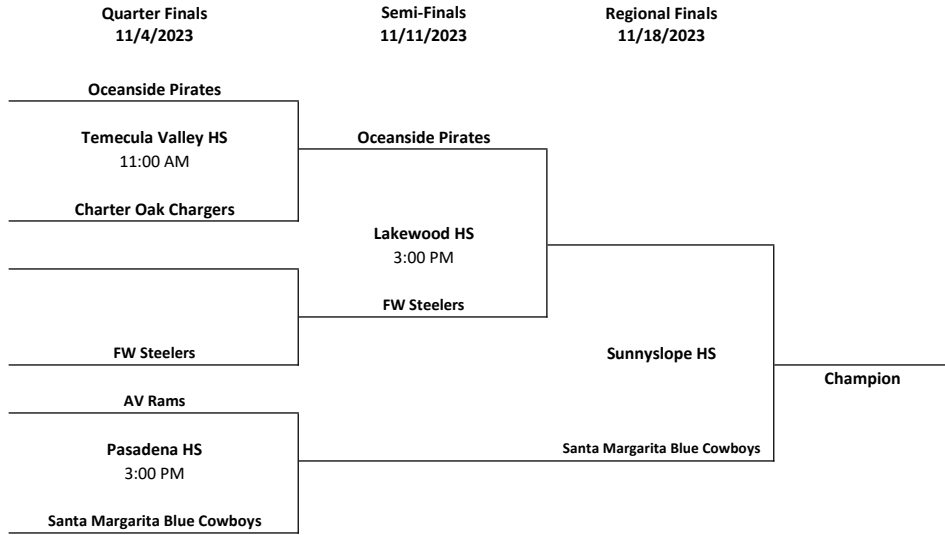

29211 Stallion Ridge
San Juan Capistrano, CA 92675

Regional Finals Field Locations

Arizona Pop Warner

Division 1 - Sunnyslope High School
35 W Dunlap Ave
Phoenix, AZ 85021

Division 2 - Washington High School

2217 W Glendale Ave
Phoenix, AZ 85021

2023 Regional Bracket
11U

D1 Bracket

Home teams listed on top

D2 Bracket

Home teams listed on top

Quarter Finals Field Locations

West Coast Conference