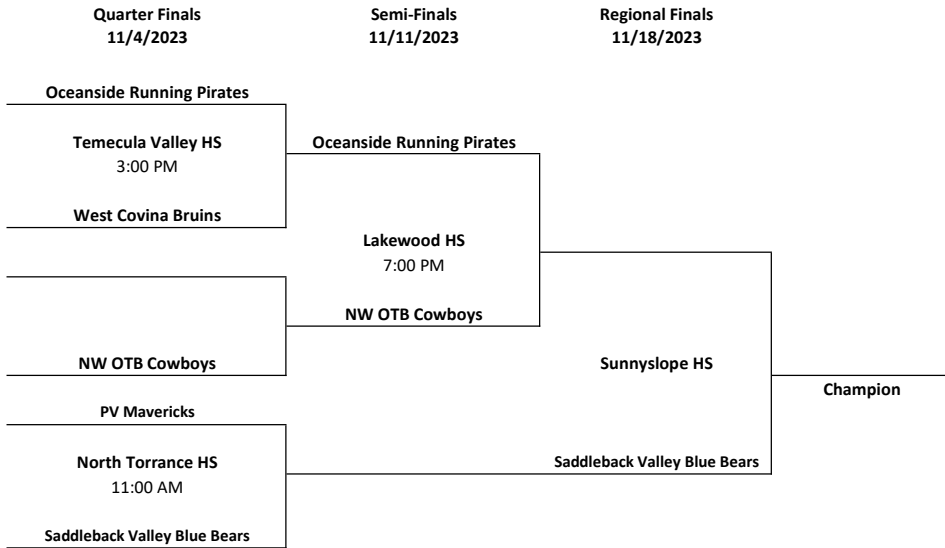

2023 Regional Bracket
13U

D1 Bracket

Home teams listed on top