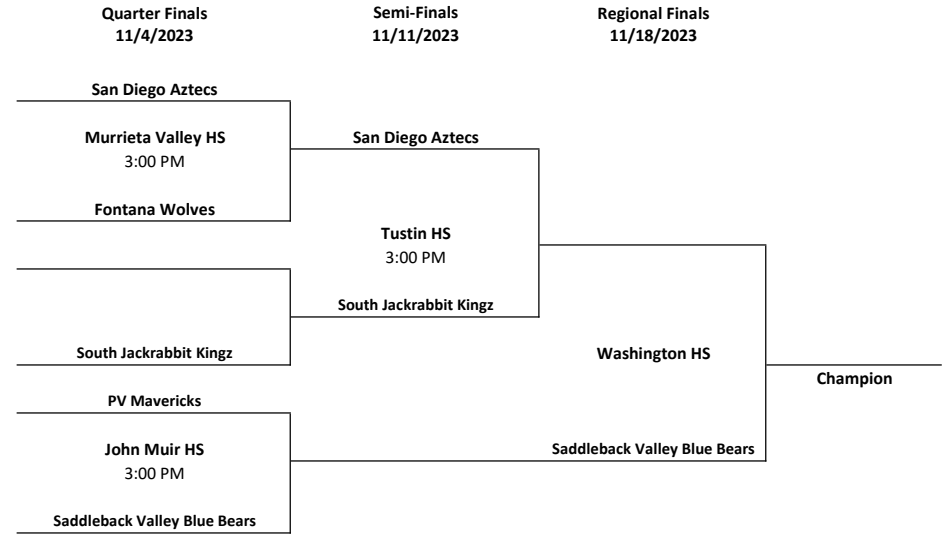

2217 W Glendale Ave
Phoenix, AZ 85021

2023 Regional Bracket
11U

D1 Bracket

Home teams listed on top

D2 Bracket

Home teams listed on top

Quarter Finals Field Locations

West Coast Conference

Site 1 - Temecula Valley High School
31555 Rancho Vista Rd
Temecula, CA 92592

Site 2 - Murrieta Valley High School
42200 Nighthawk Way
Murrieta, CA 92562

Southern California Conference

Division 1 - Pasadena HS
2925 E Sierra Madre Blvd.
Pasadena, CA 91107