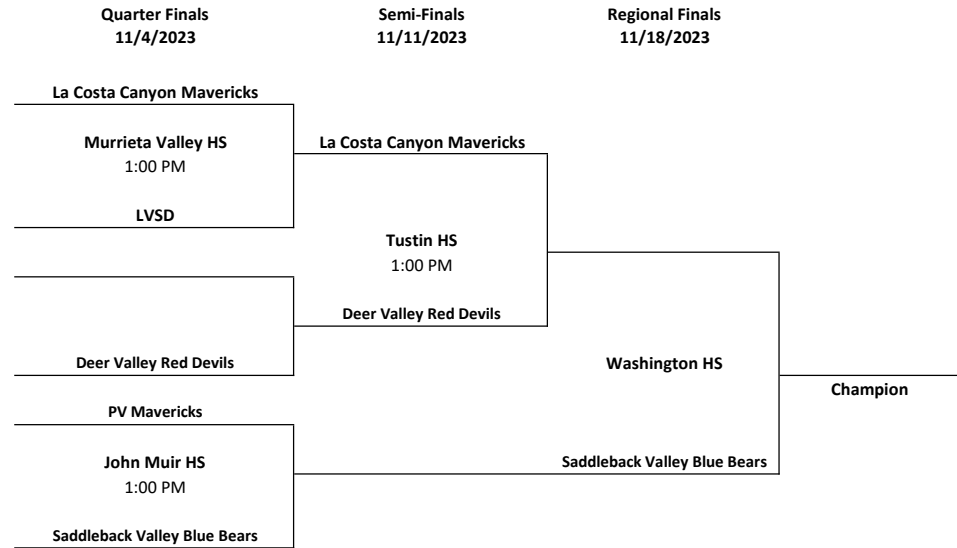

2217 W Glendale Ave
Phoenix, AZ 85021

2023 Regional Bracket
10U

D1 Bracket

Home teams listed on top

D2 Bracket

Home teams listed on top

Quarter Finals Field Locations

West Coast Conference

Site 1 - Temecula Valley High School
31555 Rancho Vista Rd
Temecula, CA 92592

Site 2 - Murrieta Valley High School

42200 Nighthawk Way
Murrieta, CA 92562

Southern California Conference

Division 1 - Pasadena HS