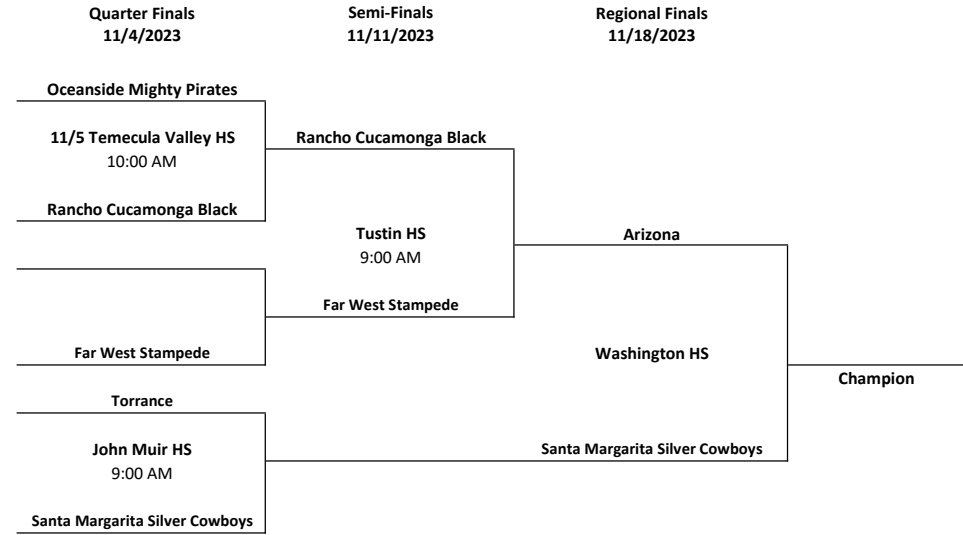

2023 Regional Bracket
8U

D1 Bracket
Home teams listed on top

D2 Bracket
Home teams listed on top

Quarter Finals Field Locations

West Coast Conference

Site 1 - Temecula Valley High School
31555 Rancho Vista Rd
Temecula, CA 92592

Site 2 - Murrieta Valley High School
42200 Nighthawk Way
Murrieta, CA 92562

Southern California Conference

Division 1 - Pasadena HS
2925 E Sierra Madre Blvd.
Pasadena, CA 91107

Division 2 - John Muir HS
1905 Lincoln Ave.
Pasadena, CA 91103

Division 1 & 2 - North Torrance HS
3620 W 182nd St.
Torrance, CA 90504

Semi-Finals Field Locations

Orange Empire Conference

Division 1 - Lakewood High School
4400 Briercrest Ave.
Lakewood, CA 90713

Division 2 - Tustin High School
1171 El Camino Real
Tustin, CA 92780