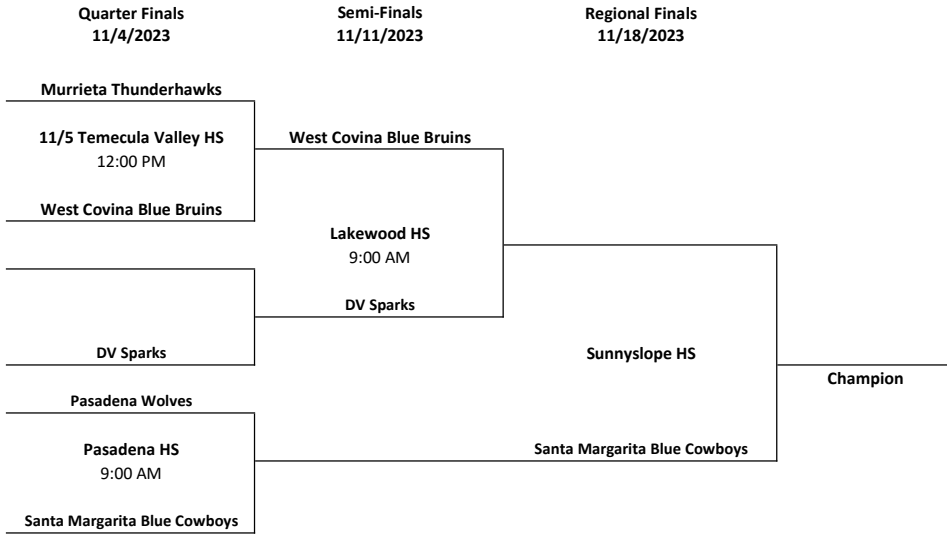

2023 Regional Bracket
8U

D1 Bracket
Home teams listed on top

D2 Bracket
Home teams listed on top

Quarter Finals Field Locations

West Coast Conference

Site 1 - Temecula Valley High School
31555 Rancho Vista Rd
Temecula, CA 92592

Site 2 - Murrieta Valley High School
42200 Nighthawk Way
Murrieta, CA 92562

Southern California Conference

Division 1 - Pasadena HS
2925 E Sierra Madre Blvd.
Pasadena, CA 91107

Division 2 - John Muir HS
1905 Lincoln Ave.
Pasadena, CA 91103

Division 1 & 2 - North Torrance HS
3620 W 182nd St.
Torrance, CA 90504

Semi-Finals Field Locations

Orange Empire Conference

Division 1 - Lakewood High School
4400 Briercrest Ave.
Lakewood, CA 90713

Division 2 - Tustin High School
1171 El Camino Real
Tustin, CA 92780