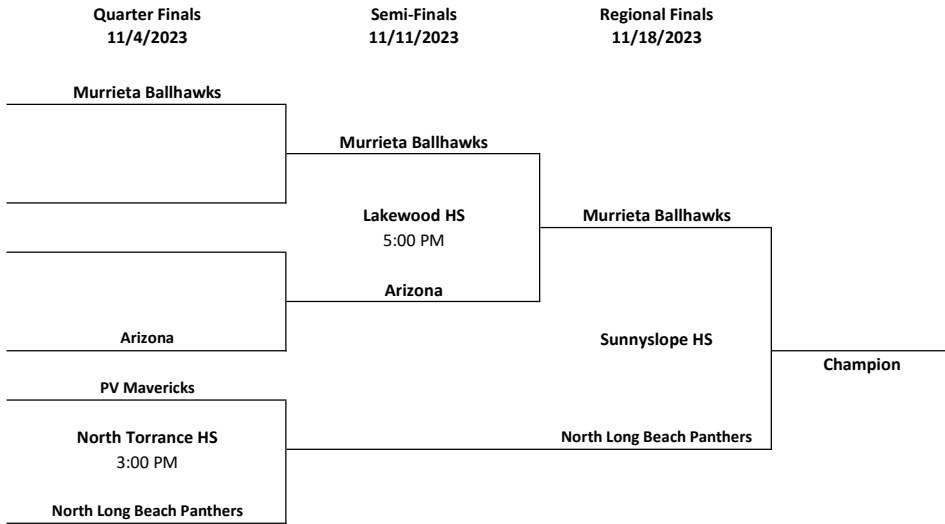

Orange Empire Conference

Division 1 - Lakewood High School
4400 Briercrest Ave.
Lakewood, CA 90713

Division 2 - Tustin High School

1171 El Camino Real
Tustin, CA 92780

Division 1 & 2 - San Juan Hills High School

29211 Stallion Ridge
San Juan Capistrano, CA 92675

Regional Finals Field Locations

Arizona Pop Warner

Division 1 - Sunnyslope High School
35 W Dunlap Ave
Phoenix, AZ 85021

Division 2 - Washington High School

2217 W Glendale Ave
Phoenix, AZ 85021

2023 Regional Bracket
14U

D1 Bracket

Home teams listed on top

D2 Bracket

Home teams listed on top

Quarter Finals Field Locations

West Coast Conference