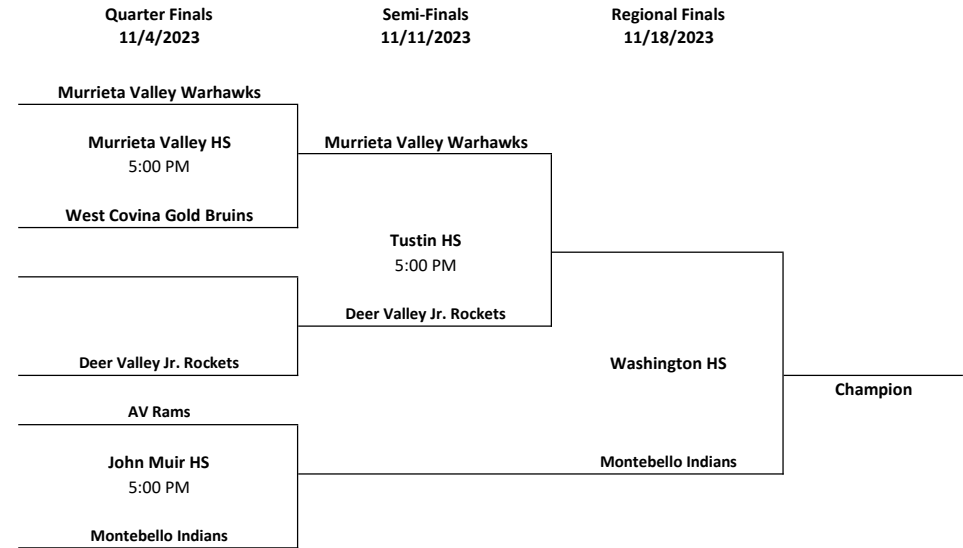

Division 1 - Sunnyslope High School
35 W Dunlap Ave
Phoenix, AZ 85021

Division 2 - Washington High School
2217 W Glendale Ave
Phoenix, AZ 85021

2023 Regional Bracket
12U

D1 Bracket

Home teams listed on top

D2 Bracket

Home teams listed on top

Quarter Finals Field Locations

West Coast Conference

Site 1 - Temecula Valley High School
31555 Rancho Vista Rd
Temecula, CA 92592

Site 2 - Murrieta Valley High School

42200 Nighthawk Way
Murrieta, CA 92562