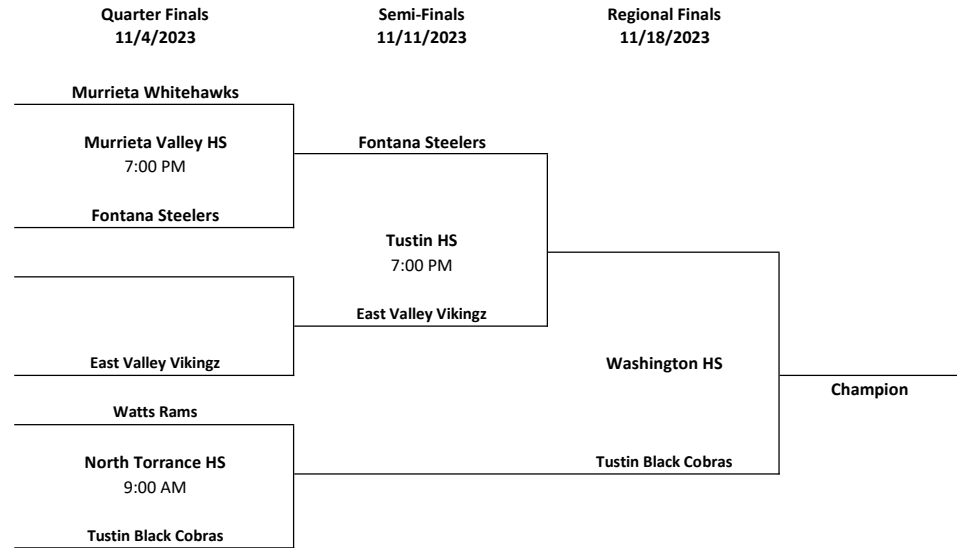

2217 W Glendale Ave
Phoenix, AZ 85021

2023 Regional Bracket
13U

D1 Bracket

Home teams listed on top

D2 Bracket

Home teams listed on top

Quarter Finals Field Locations

West Coast Conference