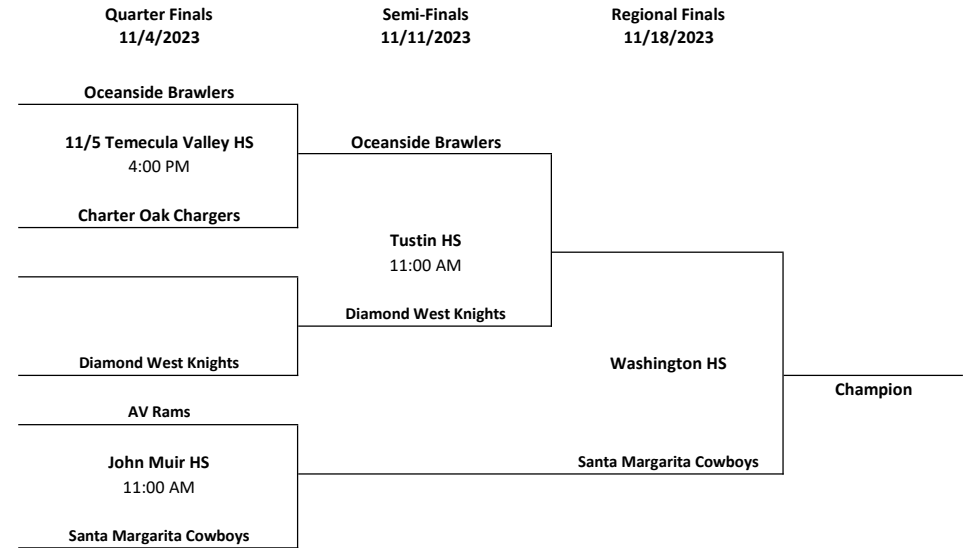

2023 Regional Bracket
8U

D1 Bracket
Home teams listed on top

D2 Bracket
Home teams listed on top

Quarter Finals Field Locations

West Coast Conference

Site 1 - Temecula Valley High School
31555 Rancho Vista Rd
Temecula, CA 92592

Division 1 & 2 - North Torrance HS
3620 W 182nd St.
Torrance, CA 90504

Semi-Finals Field Locations

Orange Empire Conference

Division 1 - Lakewood High School
4400 Briercrest Ave.
Lakewood, CA 90713

Division 2 - Tustin High School
1171 El Camino Real
Tustin, CA 92780

Division 2 - Washington High School
2217 W Glendale Ave
Phoenix, AZ 85021

2023 Regional Bracket
9U

D1 Bracket

Home teams listed on top

D2 Bracket

Home teams listed on top

Quarter Finals Field Locations

West Coast Conference

Site 1 - Temecula Valley High School
31555 Rancho Vista Rd
Temecula, CA 92592

Site 2 - Murrieta Valley High School

42200 Nighthawk Way
Murrieta, CA 92562

Southern California Conference

Division 1 - Pasadena HS