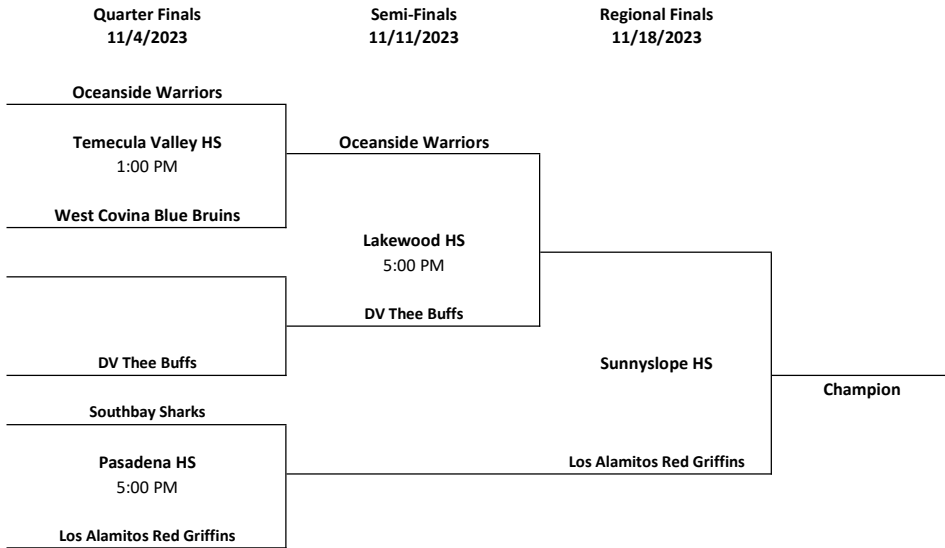

Division 1 - Sunnyslope High School
35 W Dunlap Ave
Phoenix, AZ 85021

Division 2 - Washington High School
2217 W Glendale Ave
Phoenix, AZ 85021

2023 Regional Bracket
12U

D1 Bracket

Home teams listed on top

D2 Bracket

Home teams listed on top

Quarter Finals Field Locations

West Coast Conference

Site 1 - Temecula Valley High School
31555 Rancho Vista Rd
Temecula, CA 92592

Site 2 - Murrieta Valley High School

42200 Nighthawk Way
Murrieta, CA 92562