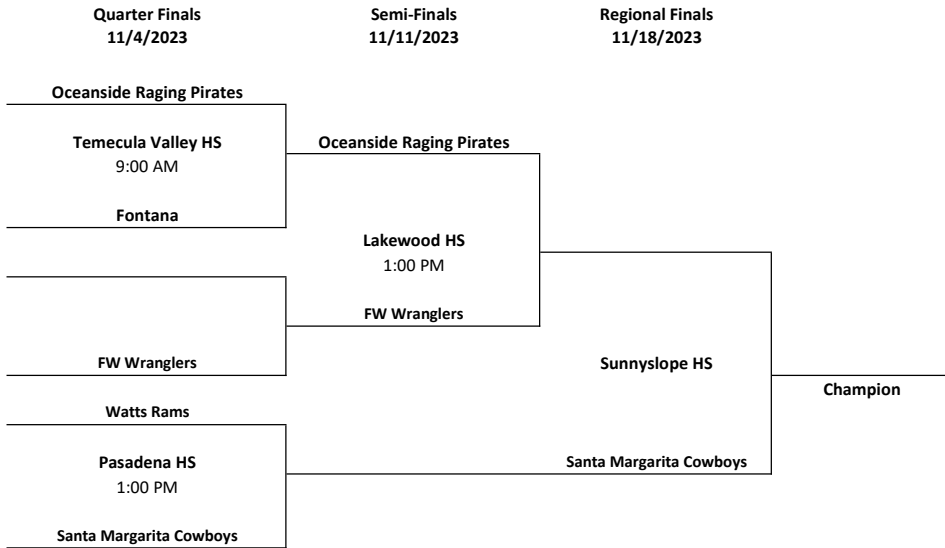

Orange Empire Conference

Division 1 - Lakewood High School
4400 Briercrest Ave.
Lakewood, CA 90713

Division 2 - Tustin High School

1171 El Camino Real
Tustin, CA 92780

Division 1 & 2 - San Juan Hills High School

29211 Stallion Ridge
San Juan Capistrano, CA 92675

Regional Finals Field Locations

Arizona Pop Warner

Division 1 - Sunnyslope High School
35 W Dunlap Ave
Phoenix, AZ 85021

Division 2 - Washington High School

2217 W Glendale Ave
Phoenix, AZ 85021

2023 Regional Bracket
10U

D1 Bracket

Home teams listed on top

D2 Bracket

Home teams listed on top

Quarter Finals Field Locations

West Coast Conference