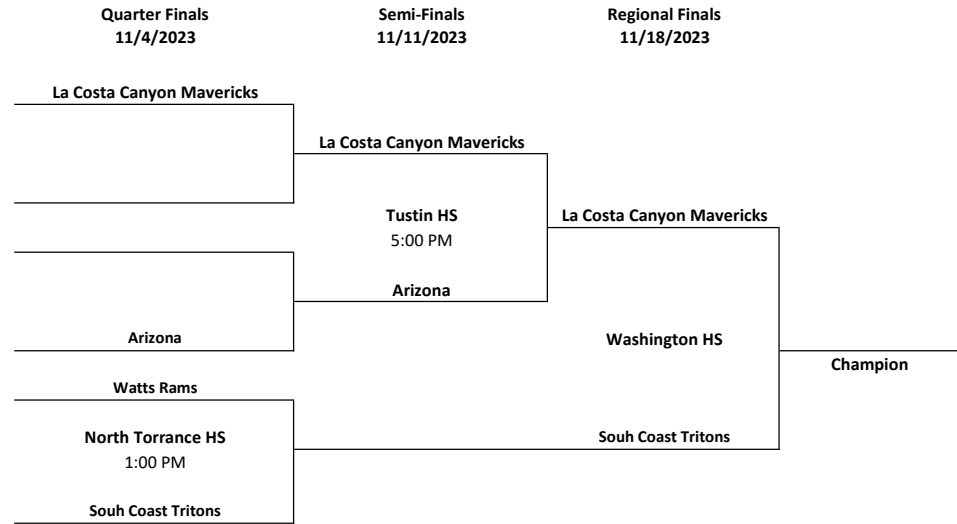

2217 W Glendale Ave
Phoenix, AZ 85021

2023 Regional Bracket
14U

D1 Bracket

Home teams listed on top

D2 Bracket

Home teams listed on top

Quarter Finals Field Locations

West Coast Conference